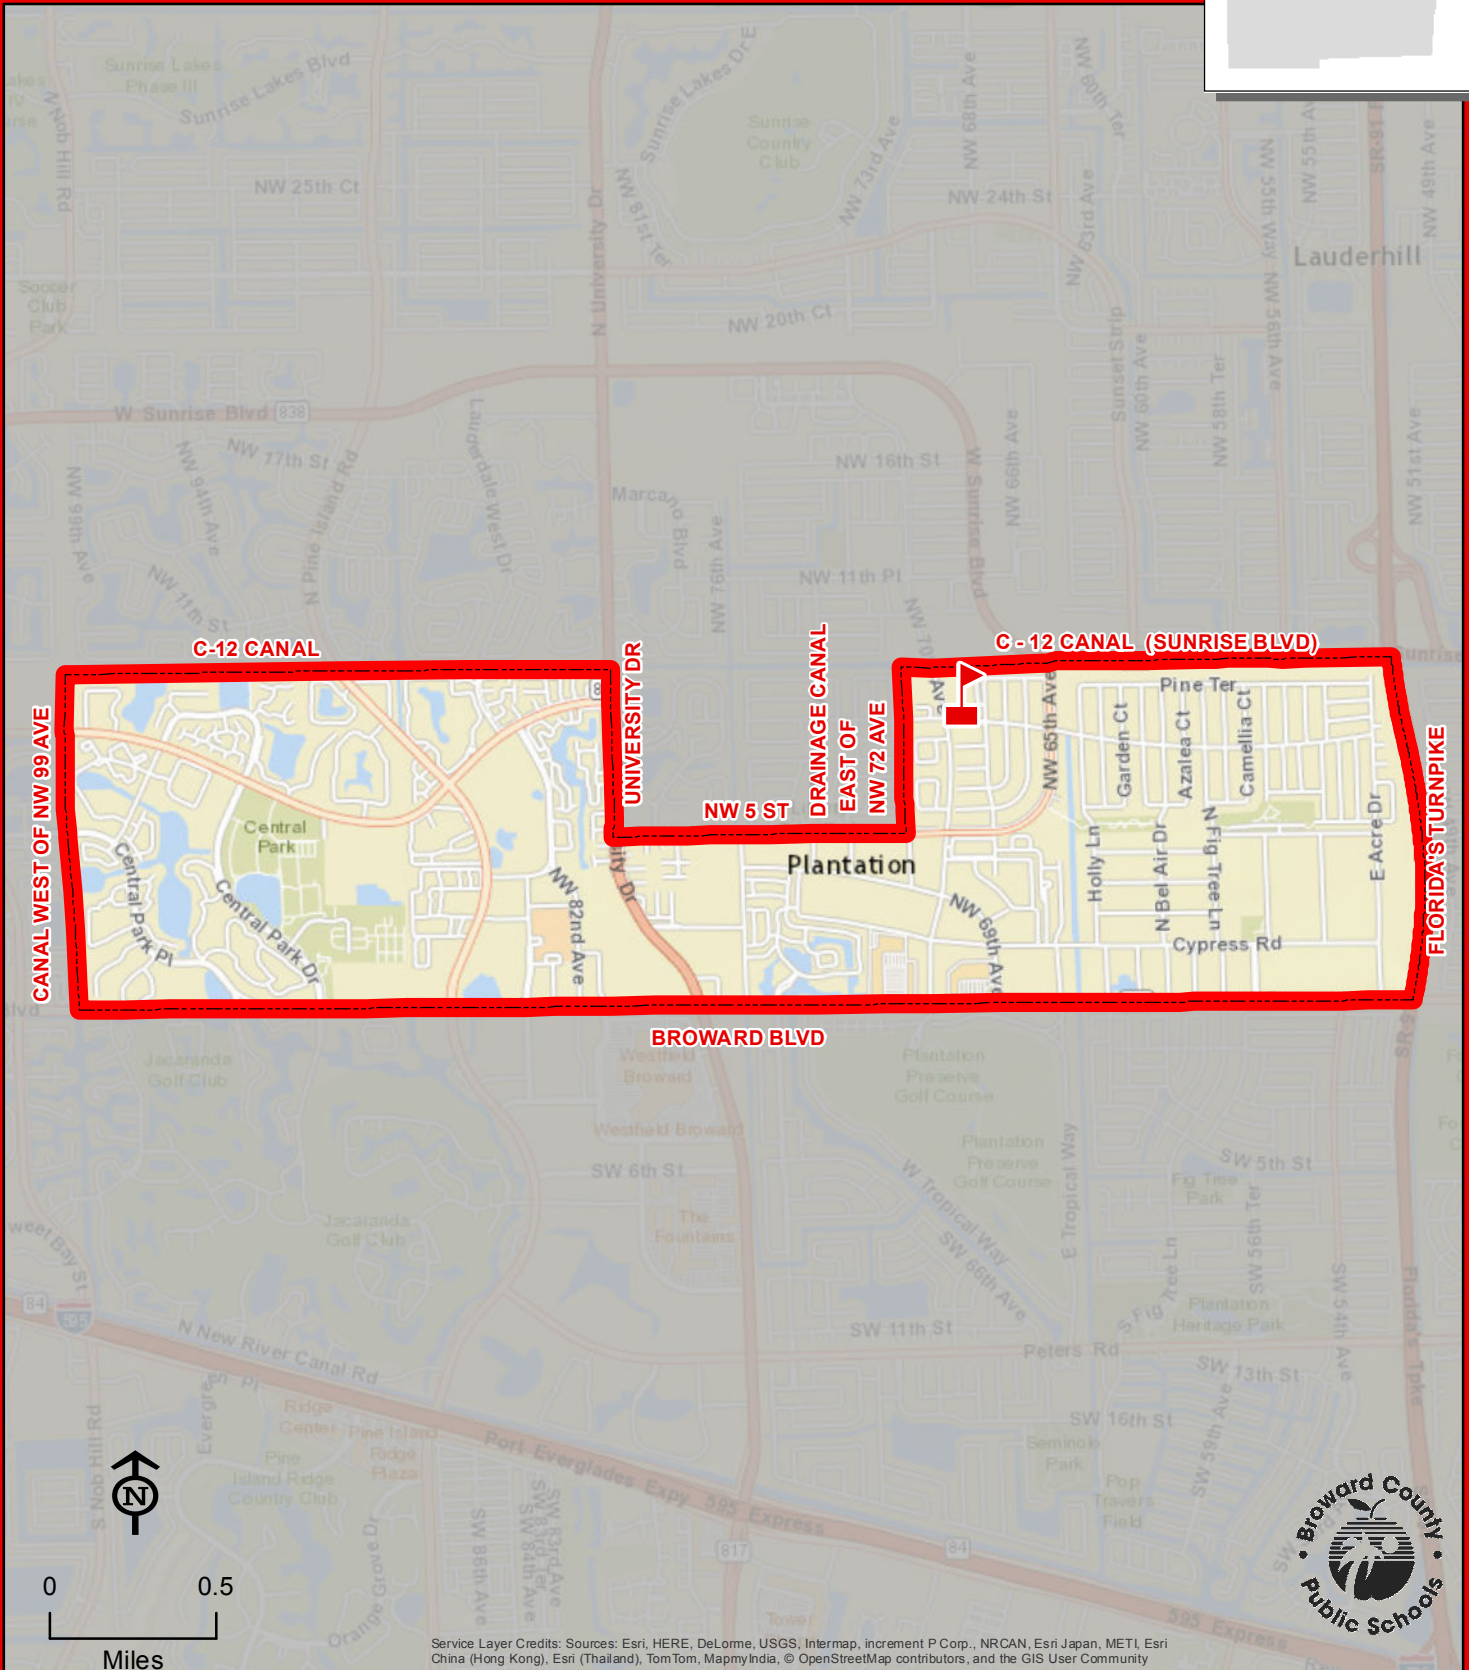

PETERS ELEMENTARY SCHOOL

851 NW 68 AVENUE
PLANTATION, FLORIDA 33317
754-322-7900

THIS MAP IS FOR CONCEPTUAL PURPOSES ONLY AND SHOULD NOT BE USED FOR LEGAL BOUNDARY DETERMINATIONS

PETERS